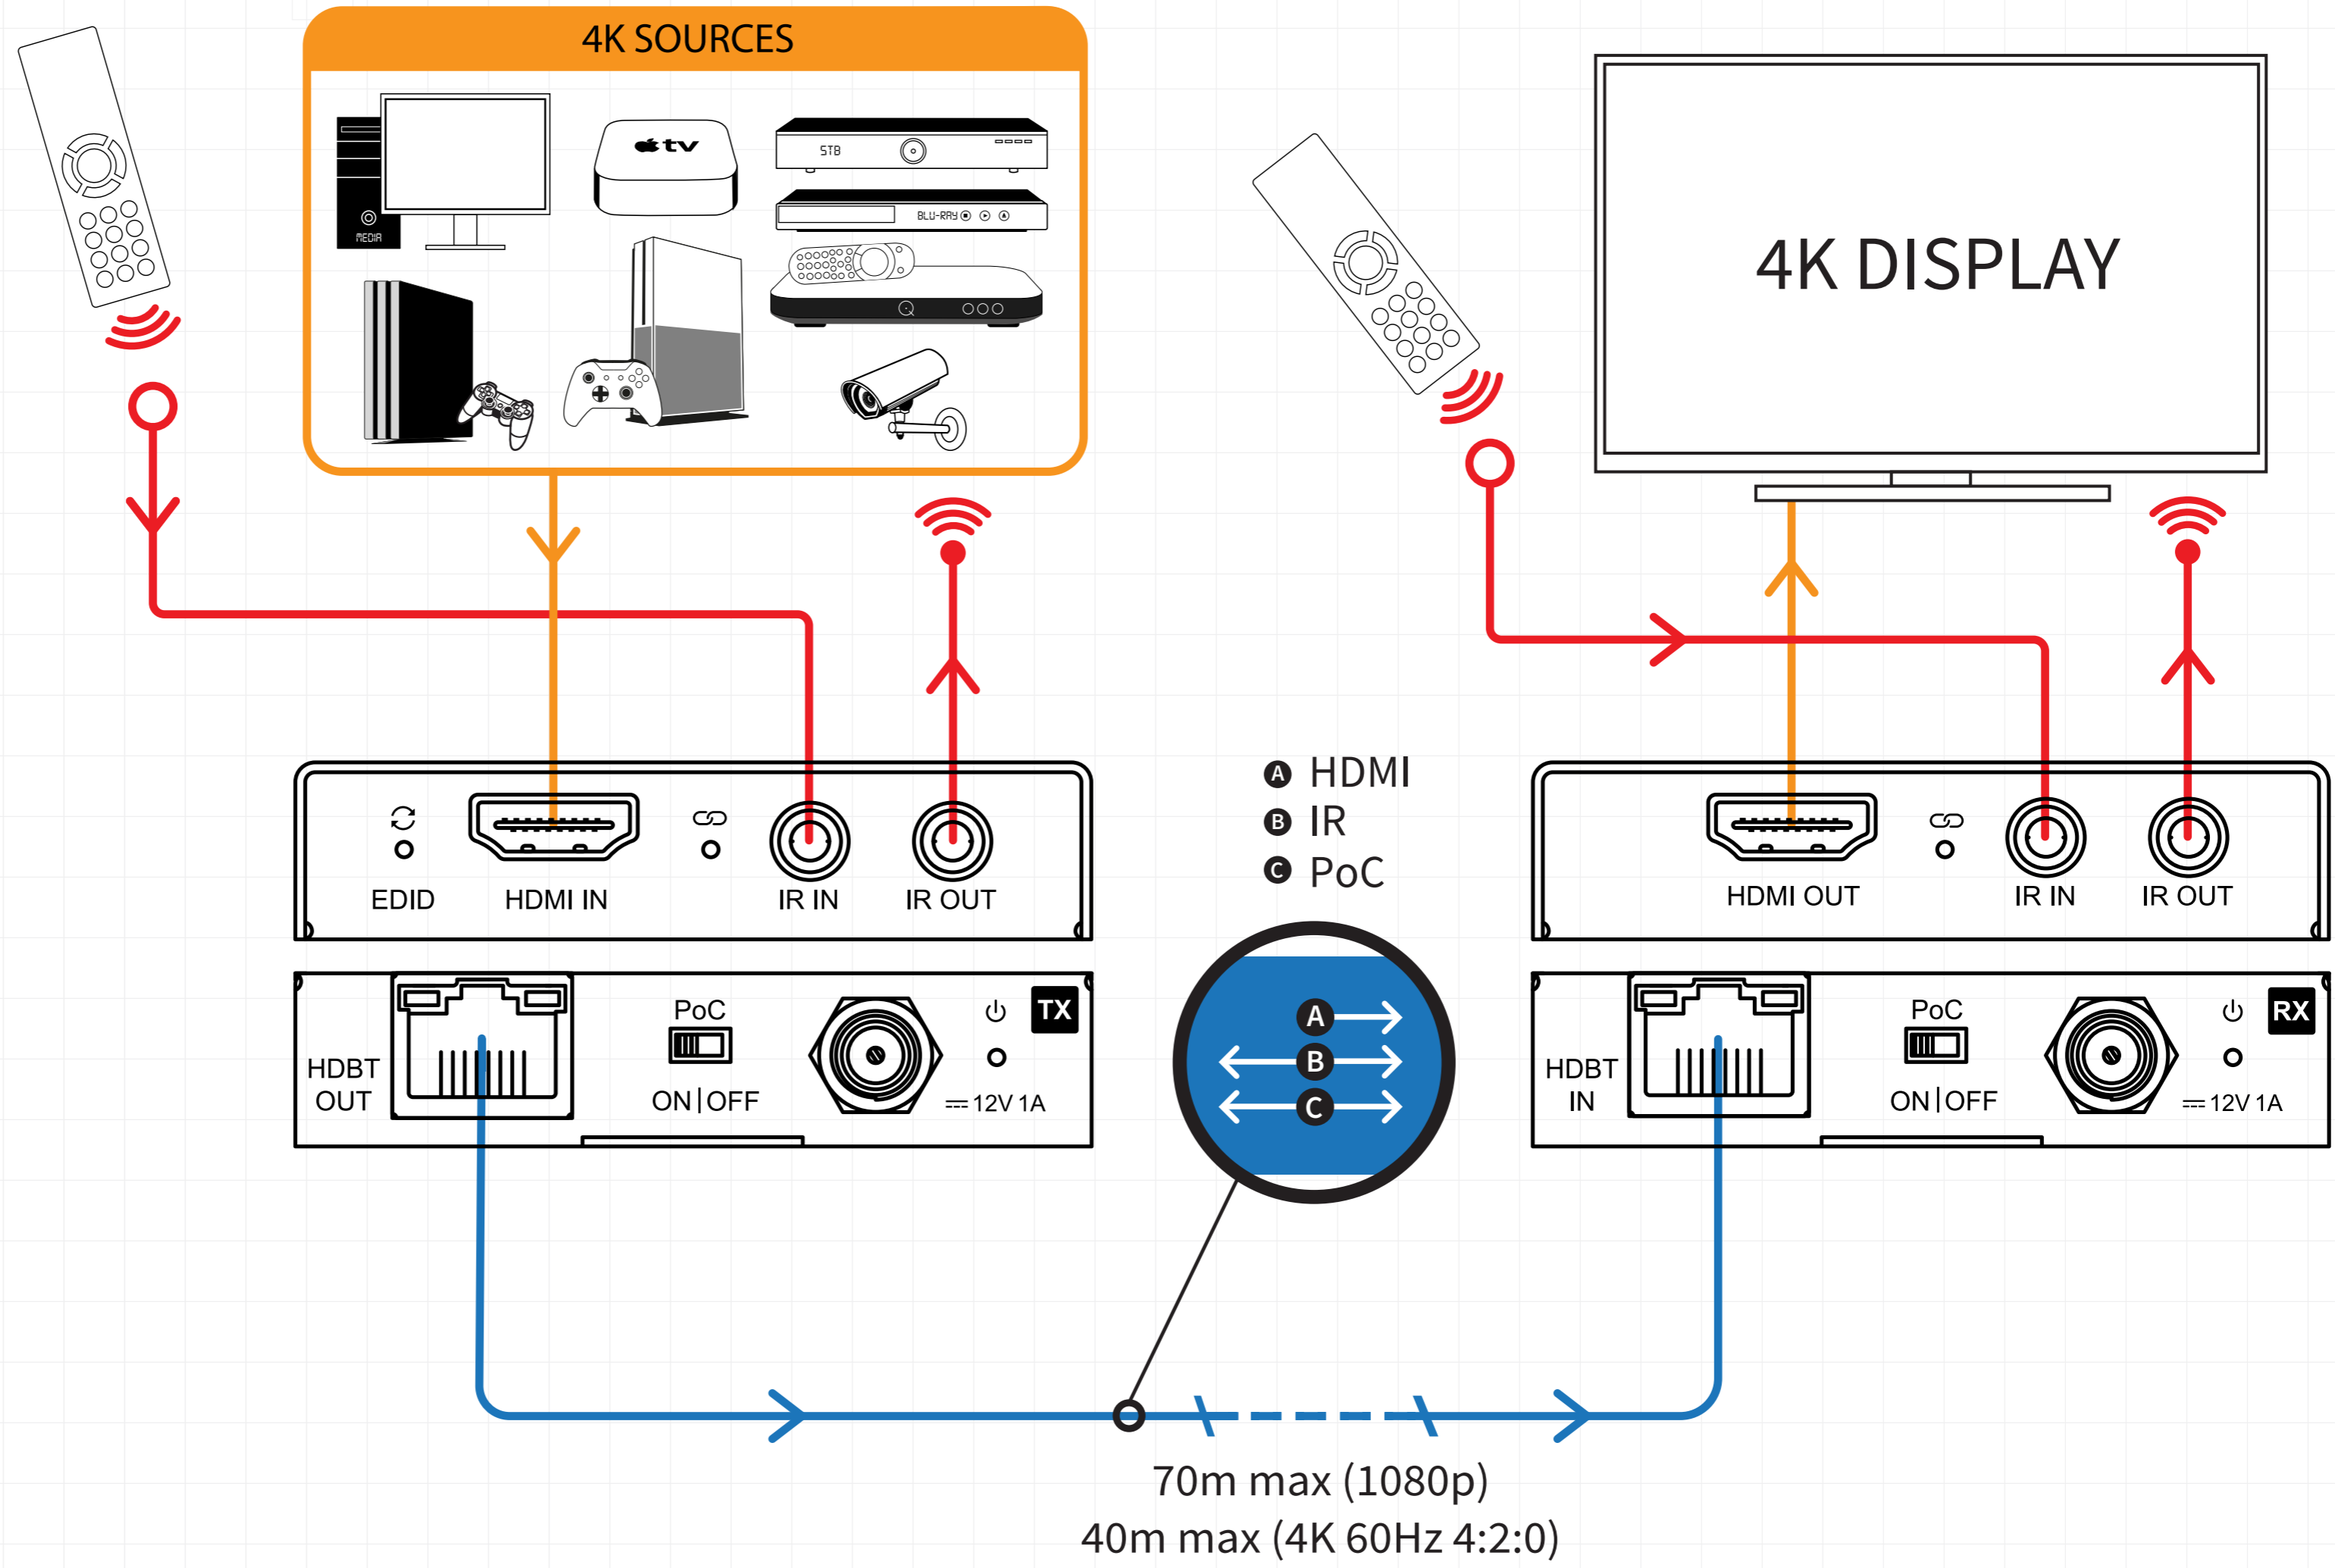

Example Schematic
HEX70SL-KIT

- HDMI
- IR Cable
- CAT 5/5e/6