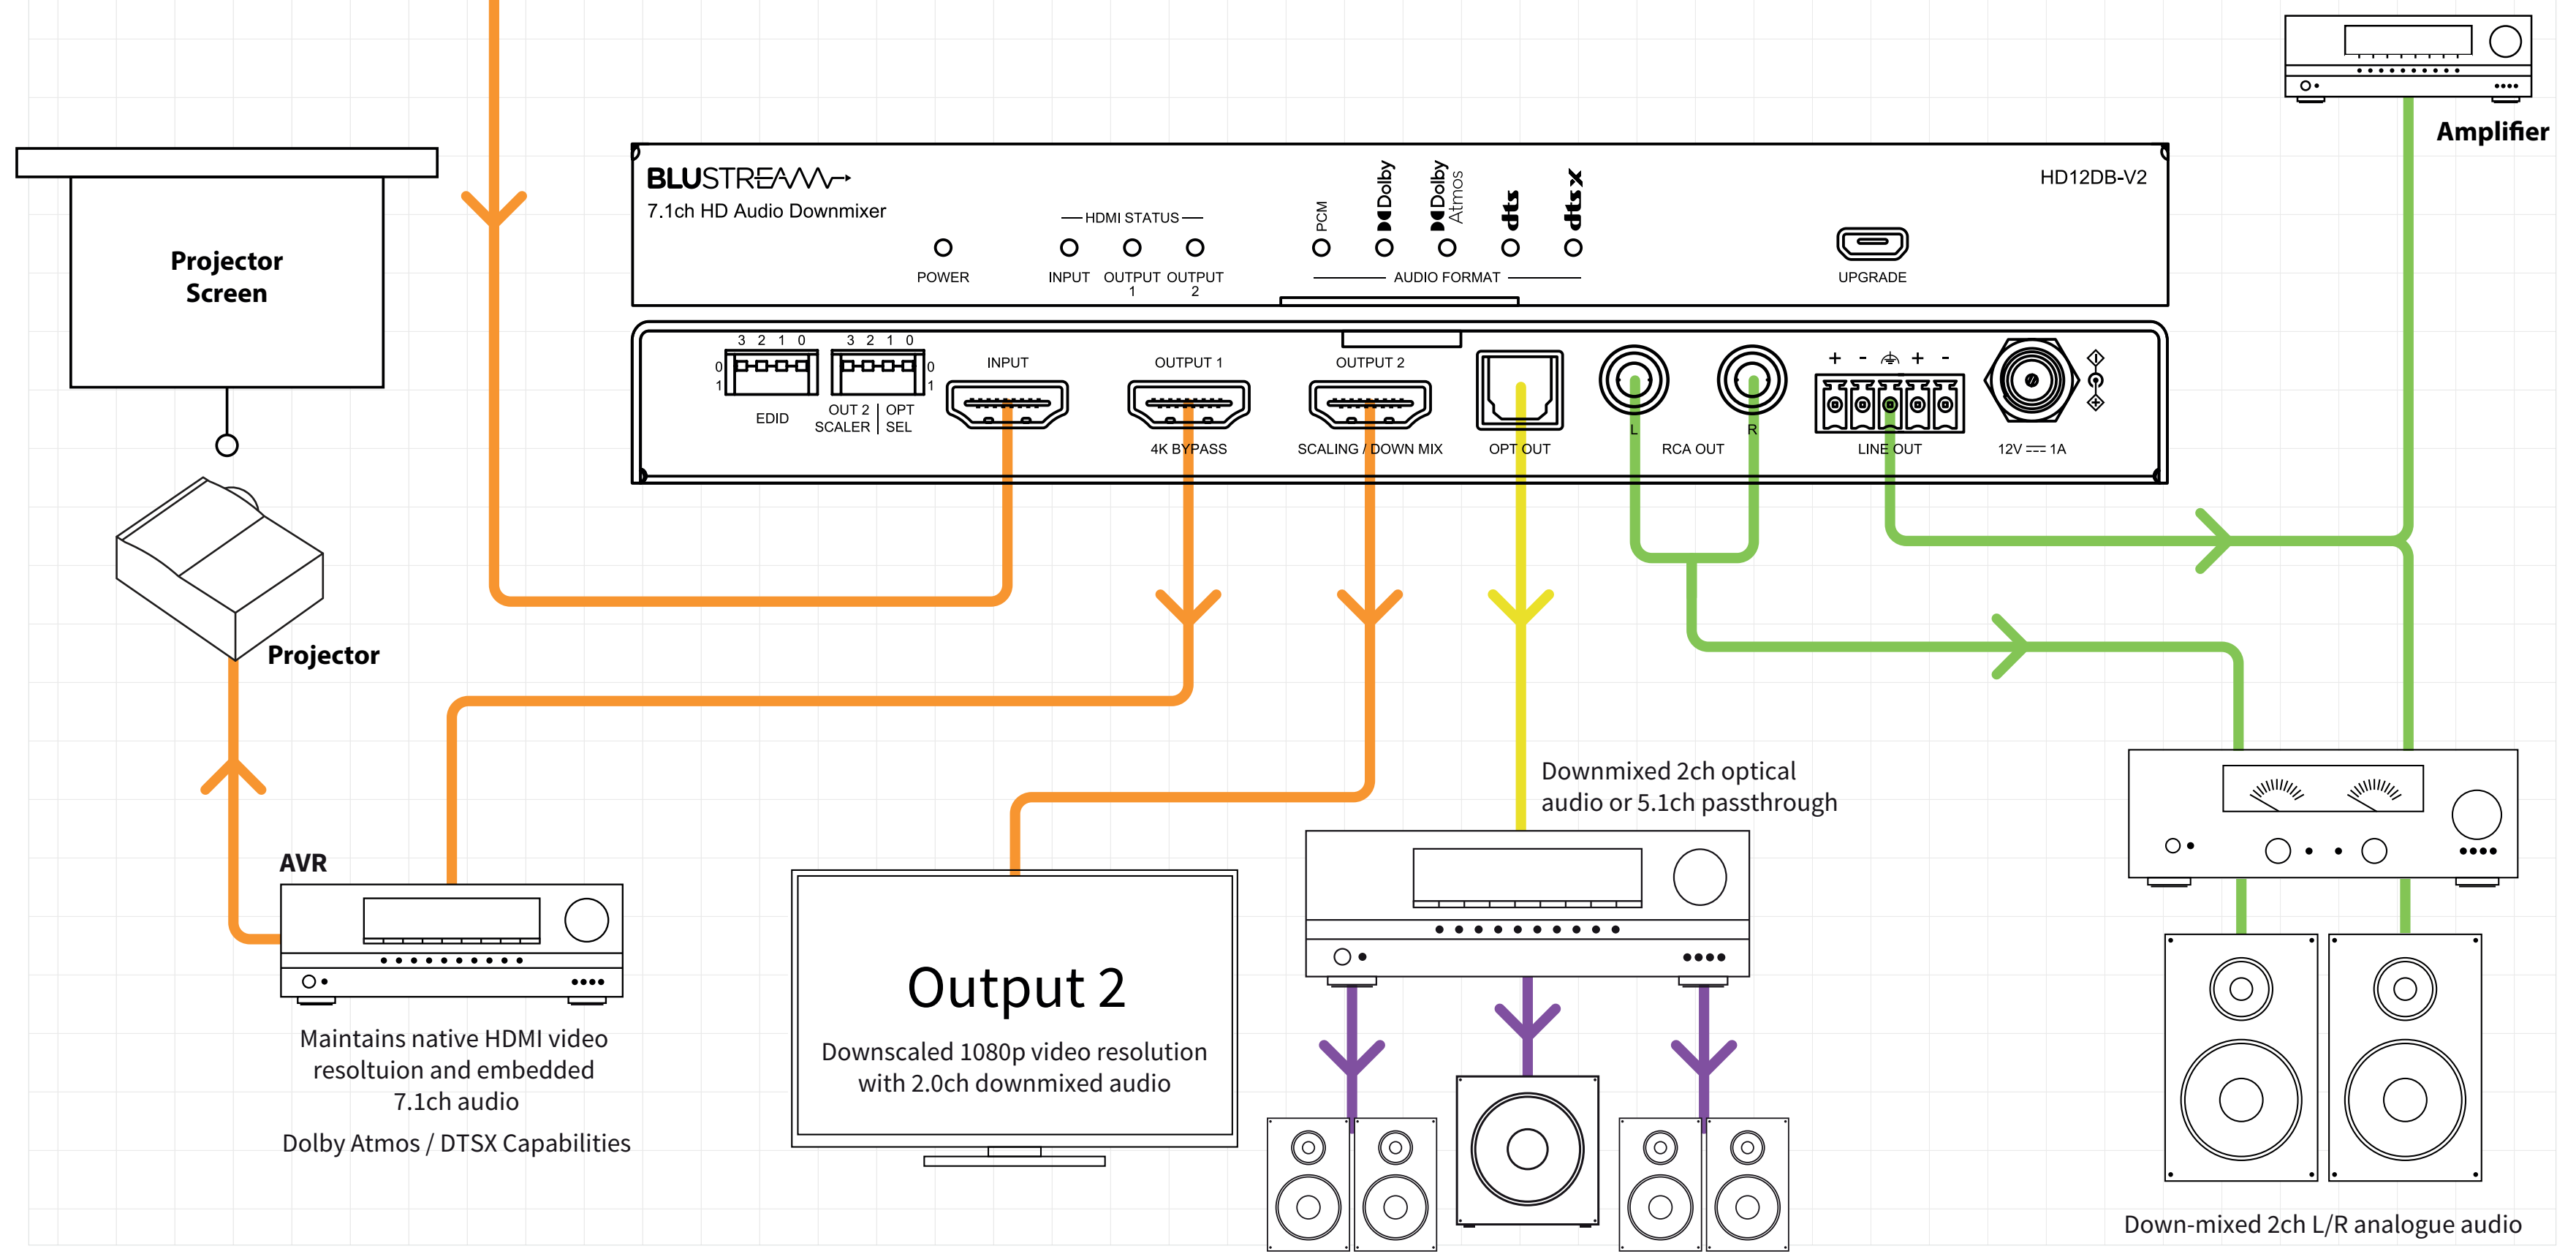

Example Schematic  
**HD12DB-V2**

1 x SOURCE (up to 4K) with 7.1ch Audio

- Stereo Audio
- HDMI
- Digital Optical
- Speaker Cable