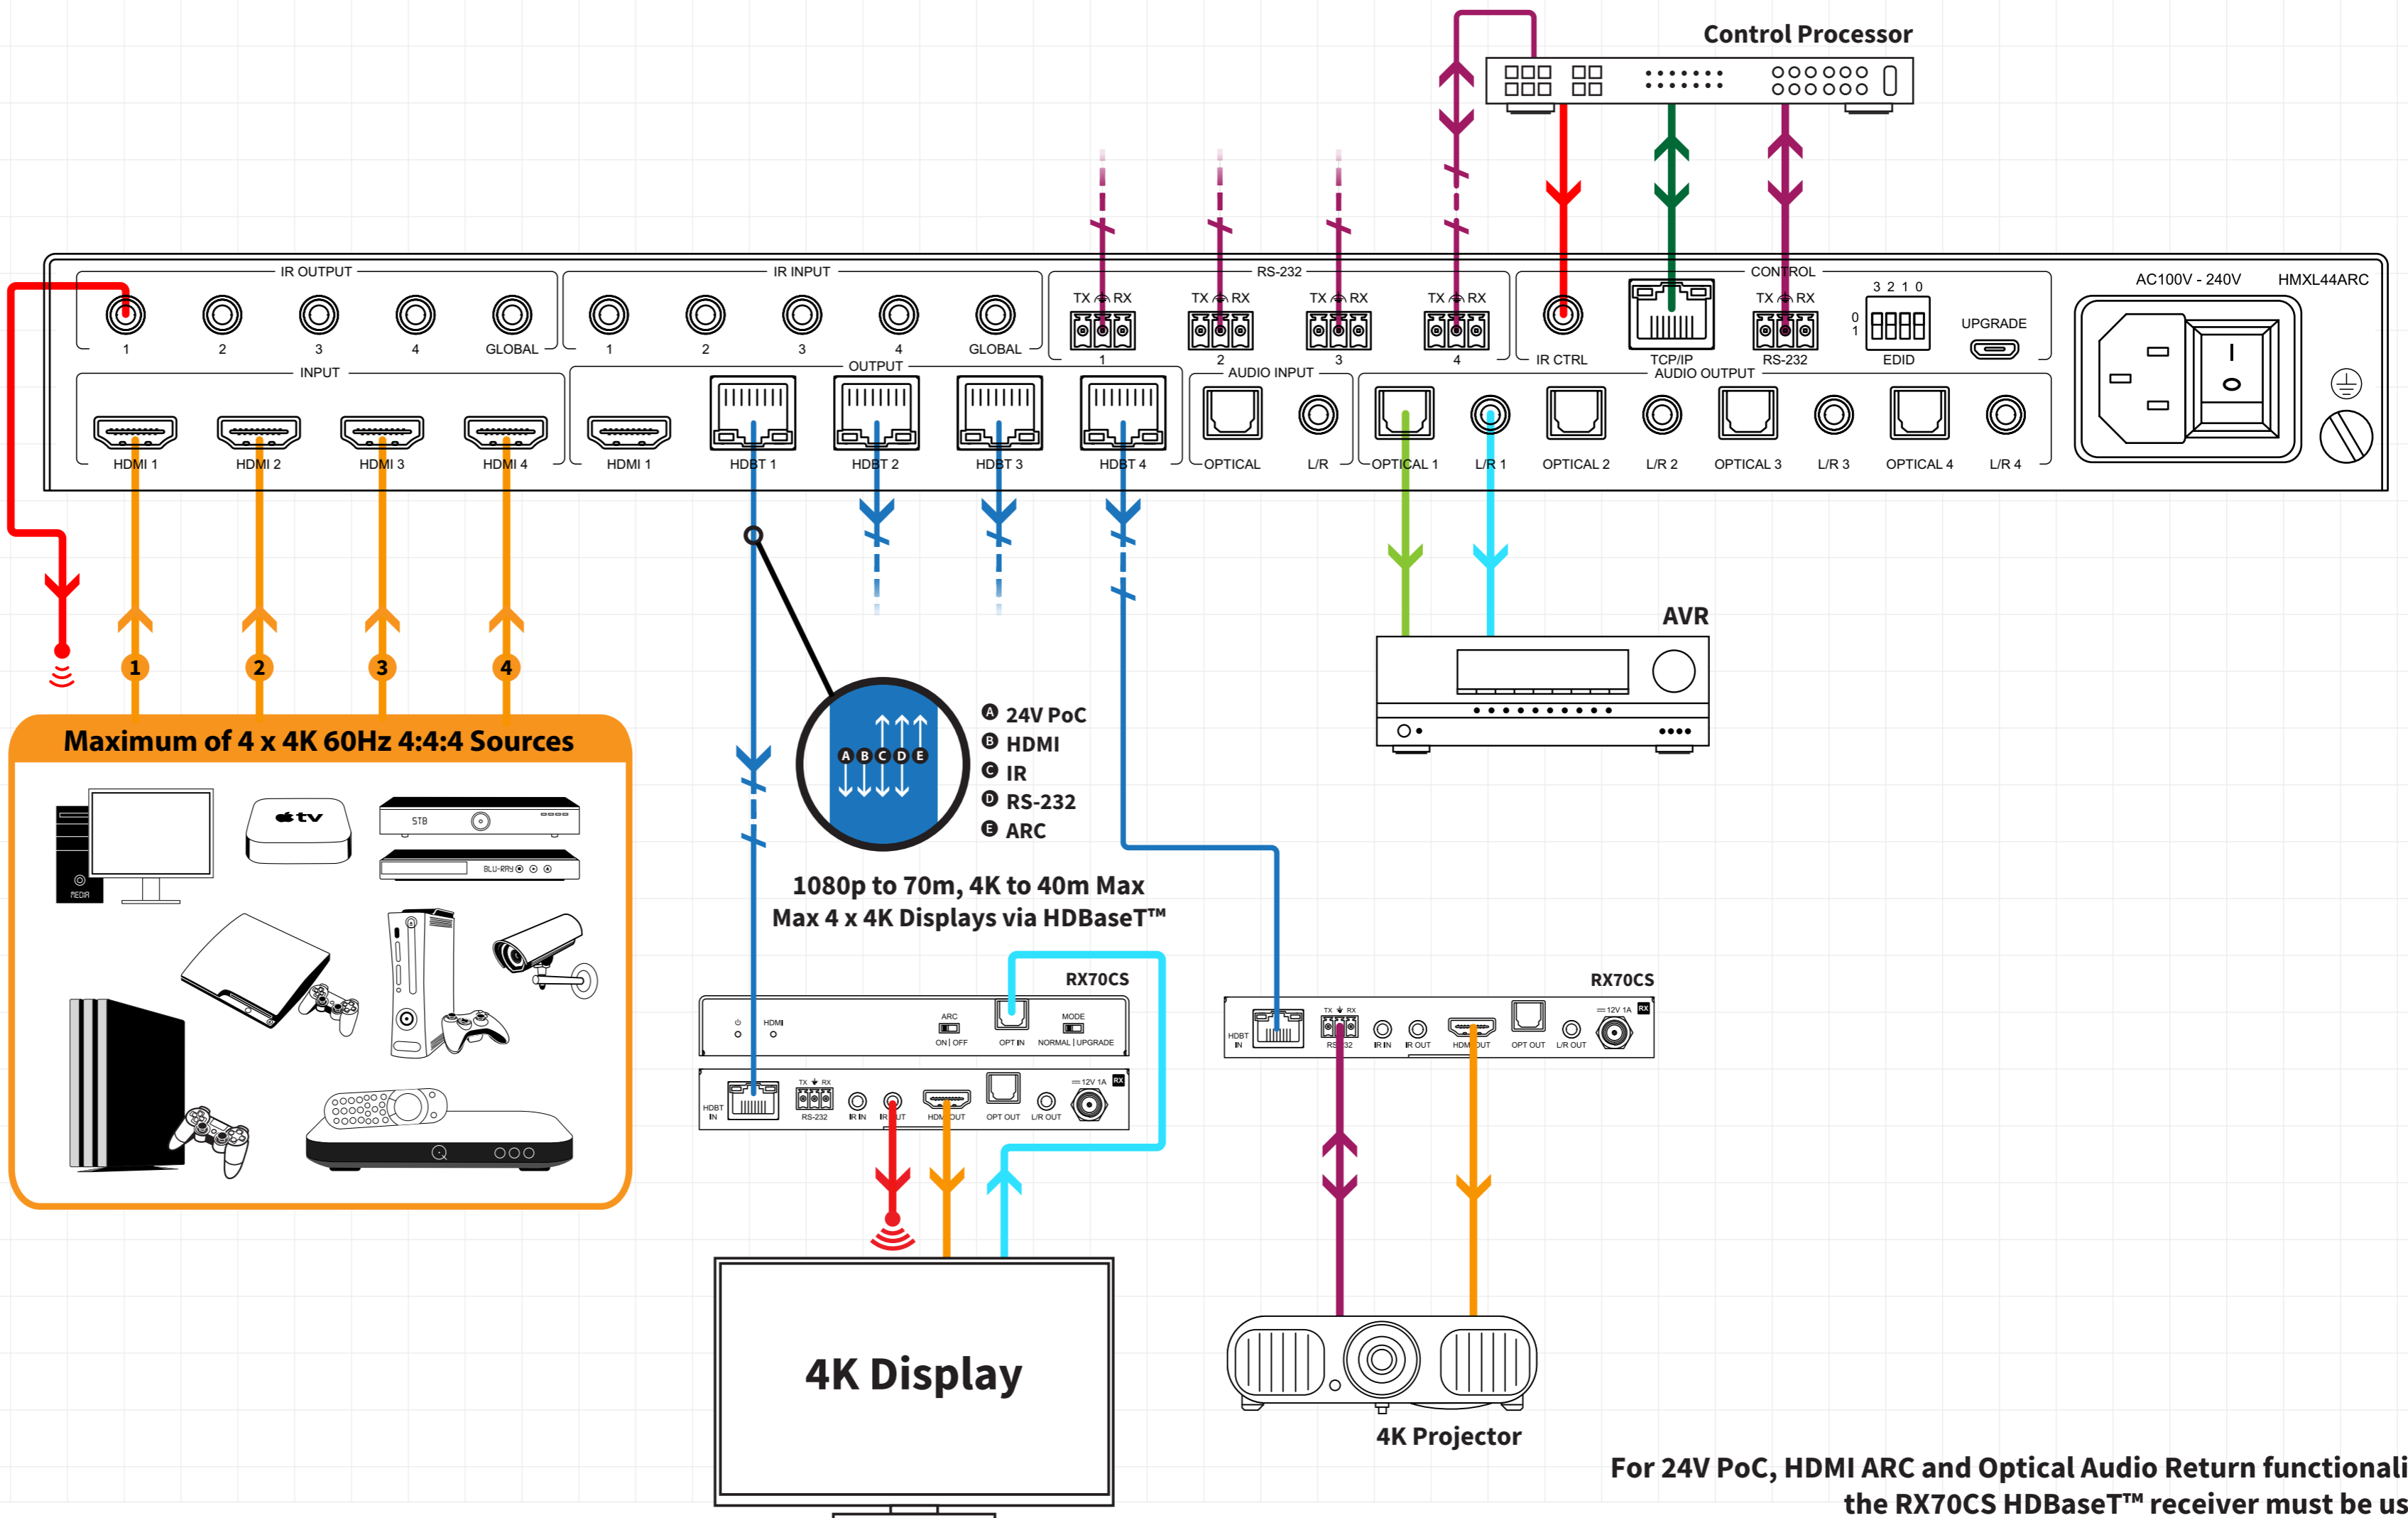

Example Schematic
HMXL44ARC-KIT

- RS-232
- HDMI
- CAT Cable
- Network Connection
- Optical Digital
- Stereo Audio
- IR

For 24V PoC, HDMI ARC and Optical Audio Return functionality, the RX70CS HDBaseT™ receiver must be used.