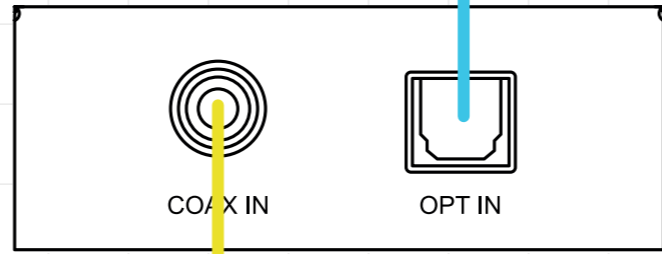

Example Schematic
CAT100AU

- Optical Digital
- Coaxial Digital
- Analogue Audio
- Speaker Cable
- CAT