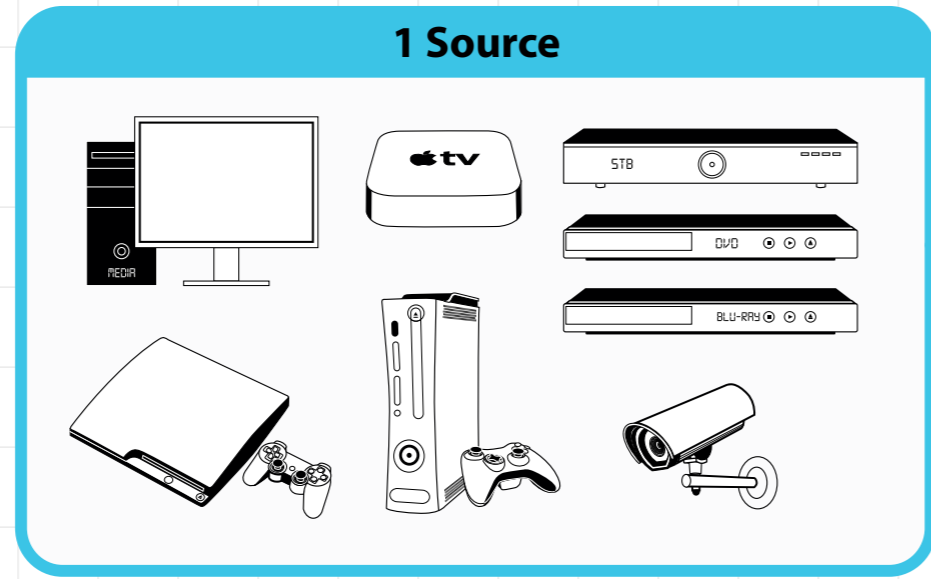

Example Schematic
CAT100AU

- Optical Digital
- Coaxial Digital
- Analogue Audio
- Speaker Cable
- CAT