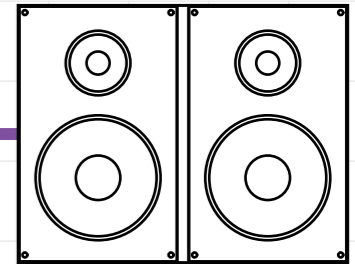

Example Schematic
CAT100AU

- Optical Digital
- Coaxial Digital
- Analogue Audio
- Speaker Cable
- CAT