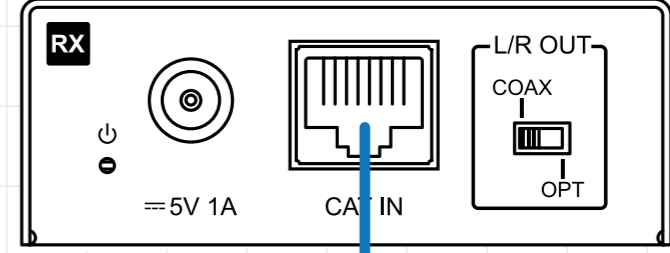

Example Schematic
CAT100AU

- Optical Digital
- Coaxial Digital
- Analogue Audio
- Speaker Cable
- CAT