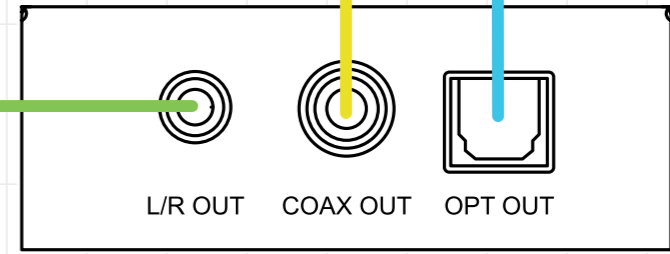

Example Schematic
CAT100AU

- Optical Digital
- Coaxial Digital
- Analogue Audio
- Speaker Cable
- CAT