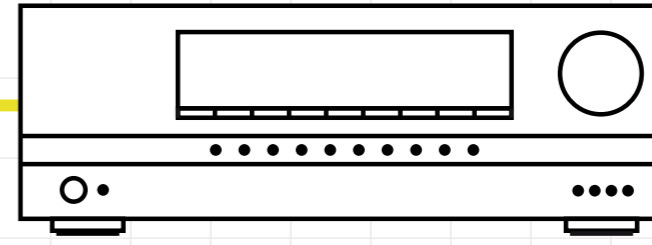

Example Schematic
CAT100AU

- Optical Digital
- Coaxial Digital
- Analogue Audio
- Speaker Cable
- CAT