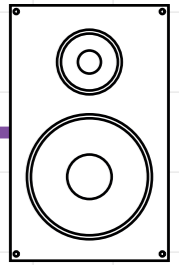

Example Schematic
CAT100AU

- Optical Digital
- Coaxial Digital
- Analogue Audio
- Speaker Cable
- CAT