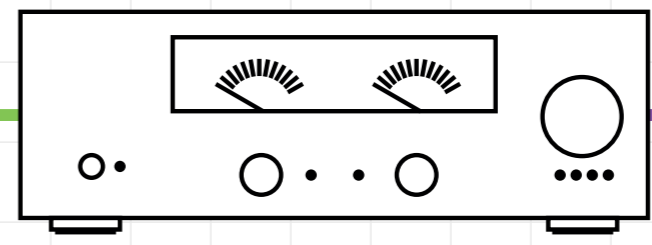

Example Schematic
CAT100AU

- Optical Digital
- Coaxial Digital
- Analogue Audio
- Speaker Cable
- CAT