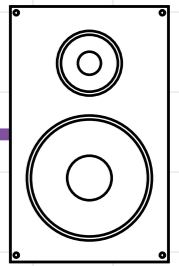

Example Schematic
CAT100AU

- Optical Digital
- Coaxial Digital
- Analogue Audio
- Speaker Cable
- CAT