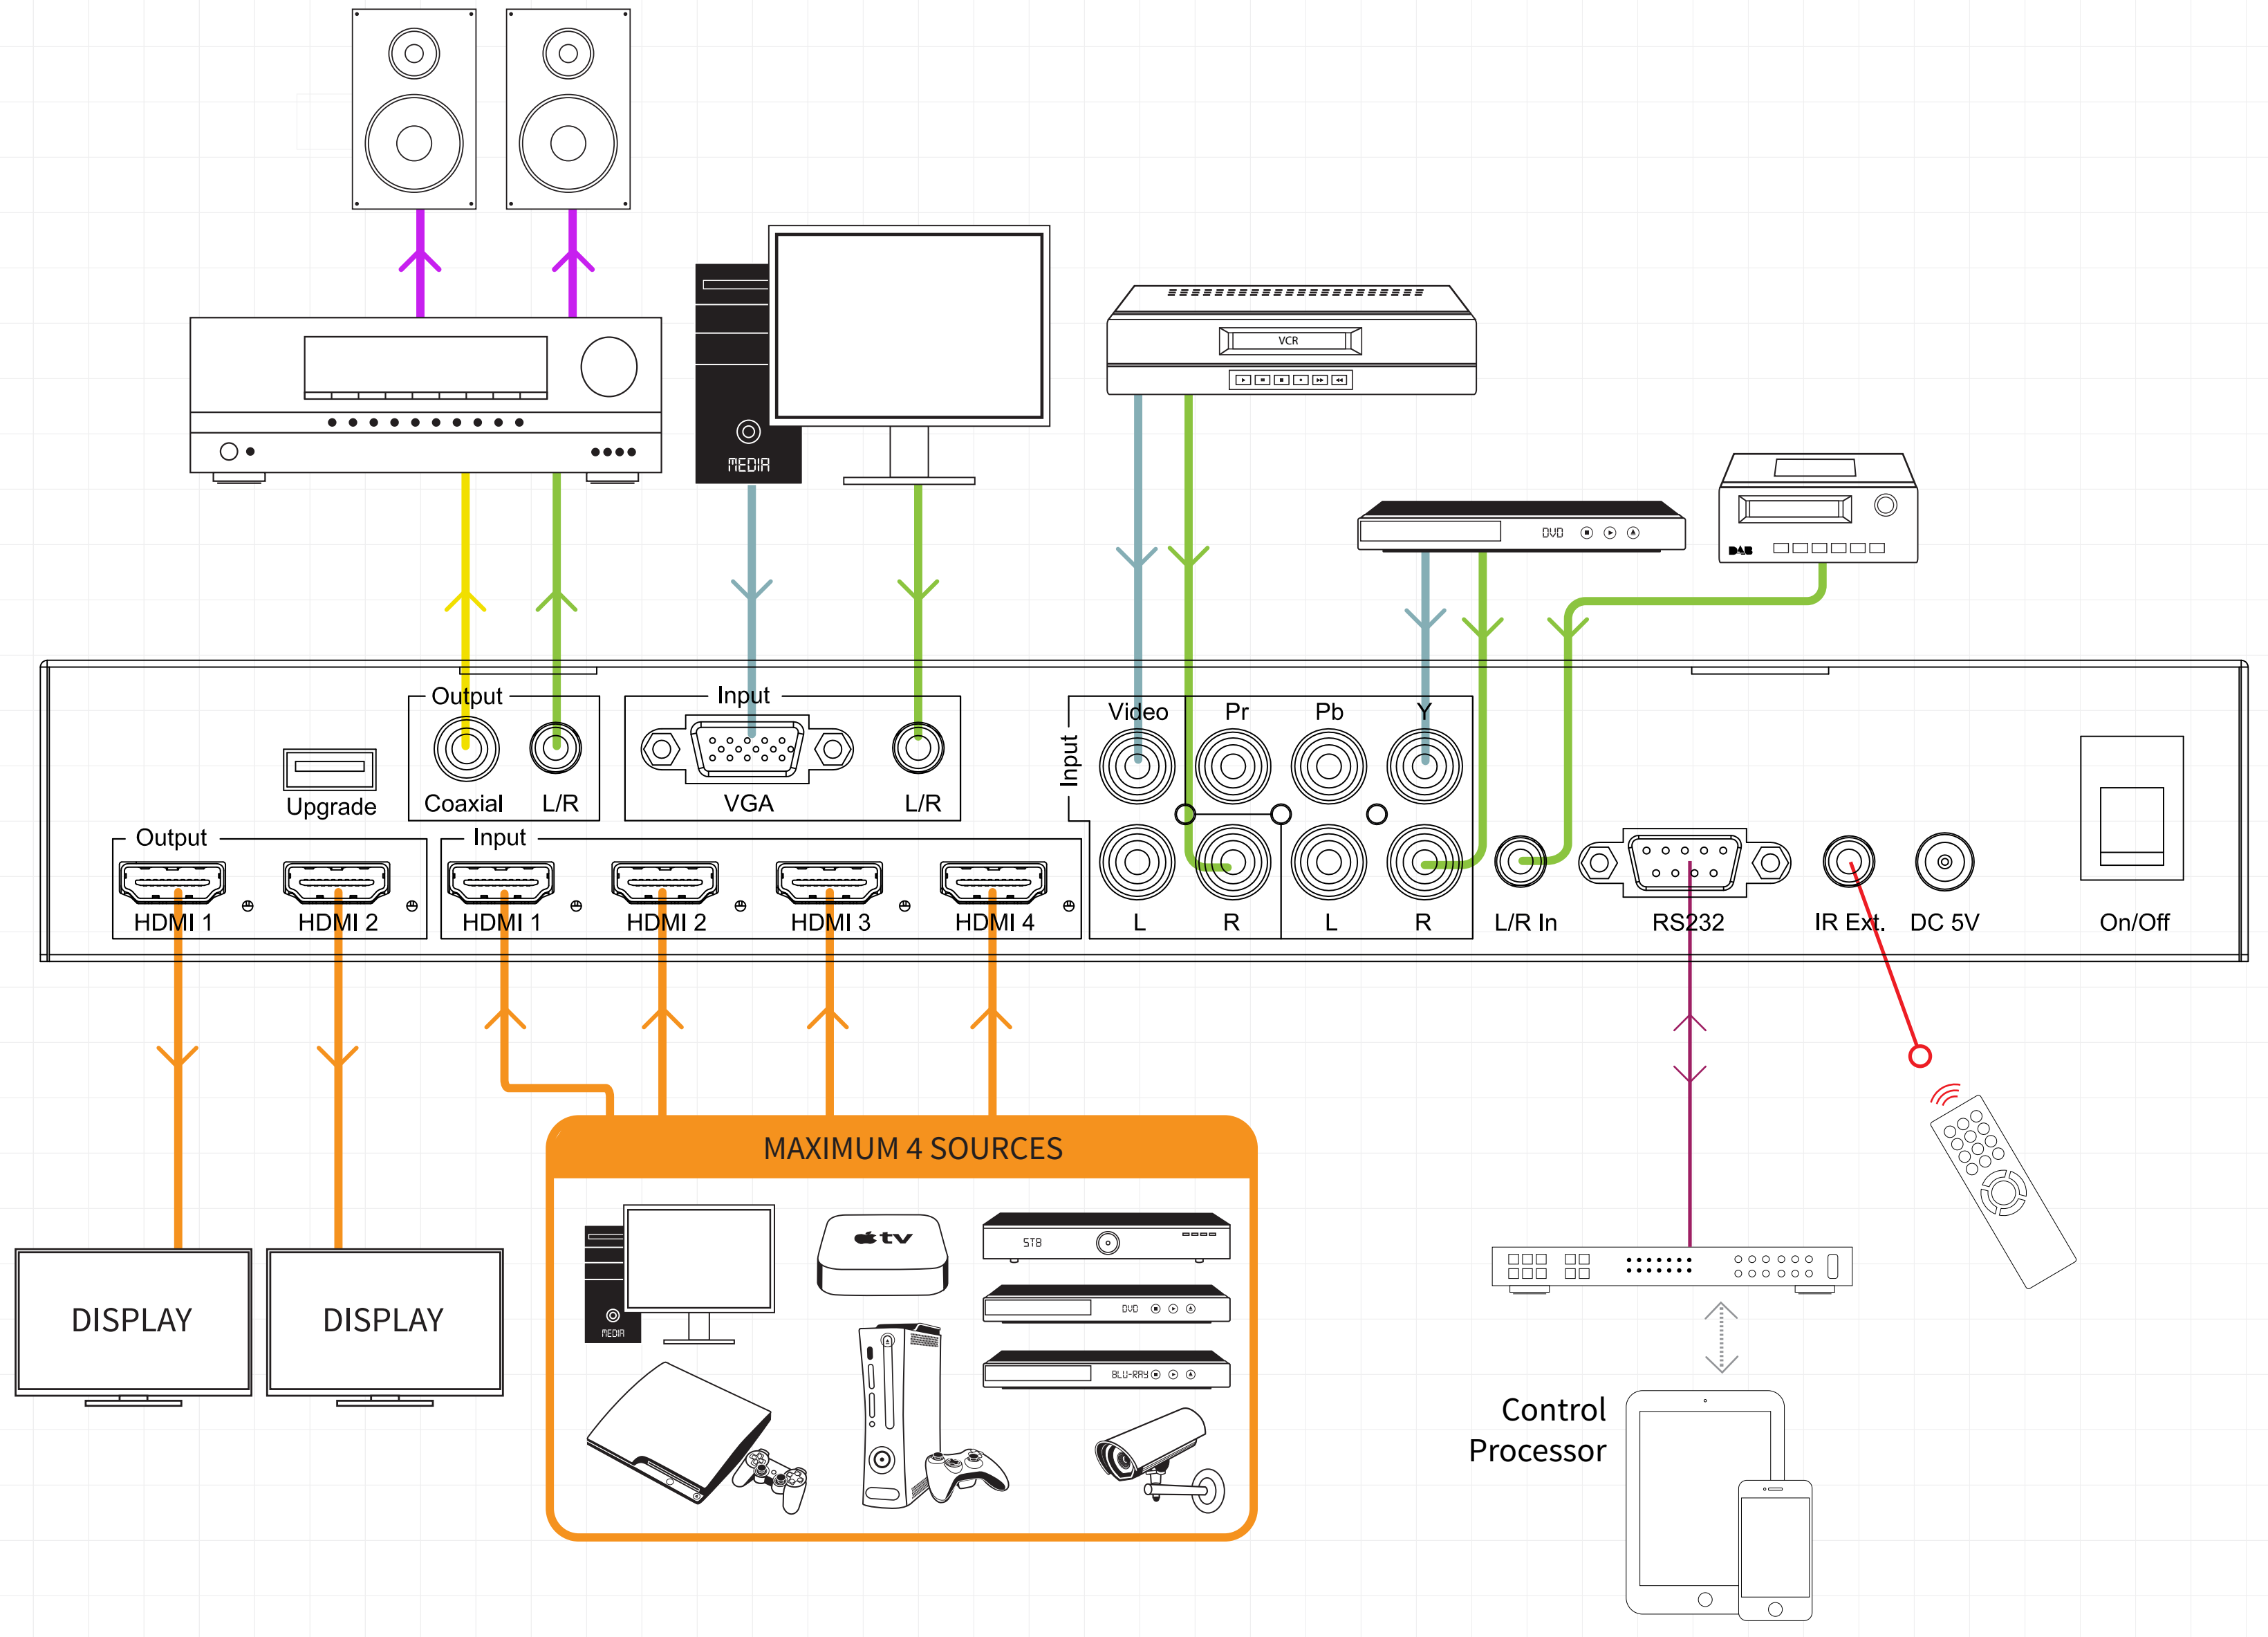

Example Schematic
MFP72

- HDMI
- RS232
- Optical Digital
- Coaxial Digital
- Speaker Cable
- Analogue L/R Audio
- IR Cable

Cable Colour Key

| | |
|---|-----------------------------------|
|  | Cat 5/5e/6 |
|  | Network Connection |
|  | RS232 |
|  | HDMI |
|  | Stereo Audio / Analogue L/R Audio |
|  | IR Cable |
|  | Optical Digital |
|  | Coaxial Digital |
|  | Speaker Cable |
|  | VGA |